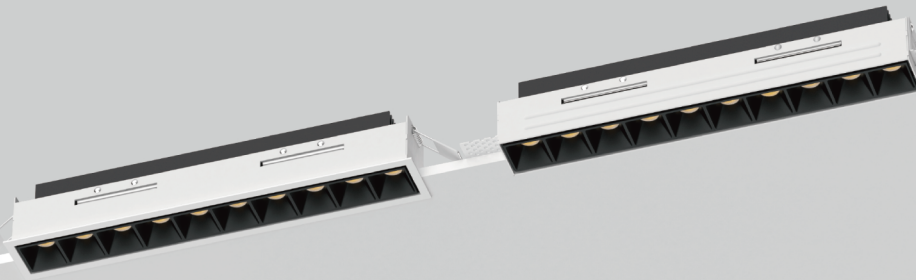

HIGH Grille Series

HIGH Grille Series

HG-S10QS

HG-S10QT

With Trim

Trimless

White

Black

Basic Information

Model	HG-S10QS/S10QT
Embedded Parts	With Trim/Trimless
Mounting	Recessed
Trim Finishing Color	White/Black
Reflector Color	White/Black
Material	Aluminum
Cutout Size	319*44mm
IP Rating	IP20
Power	Max. 24W
Input Voltage	DC30V
Input Current	Max. 750mA

Optical Parameters

Light Source	LED
Lumens	67lm/W
CRI	95Ra
CCT	3000K ● 3500K ● 4000K ○
CCT Changeable	2700K 6000K
Beam Angle	50°
LED Lifespan	50000hrs

Driver Voltage	AC100-120V AC220-240V
Driver Options	ON/OFF DIM TRIAC/ PHASE-CUT DIM 0/1-10V DIM DALI