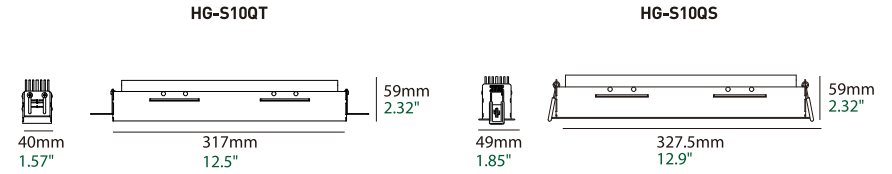

Basic Information

Model	HG-S10QS/S10QT
Embedded Parts	With Trim/Trimless
Mounting	Recessed
Trim Finishing Color	White/Black
Reflector Color	White/Black
Material	Aluminum
Cutout Size	319*44mm
IP Rating	IP20
Power	Max. 24W
Input Voltage	DC30V
Input Current	Max. 750mA

Optical Parameters

Light Source	LED
Lumens	67lm/W
CRI	95Ra
CCT	3000K ● 3500K ● 4000K ○
CCT Changeable	2700K 6000K
Beam Angle	50°
LED Lifespan	50000hrs

Driver Voltage	AC100-120V AC220-240V
Driver Options	ON/OFF DIM TRIAC/ PHASE-CUT DIM 0/1-10V DIM DALI